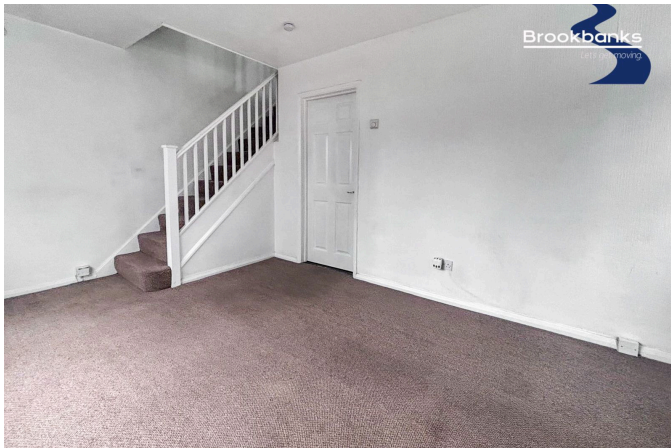

Lowfield Street, Dartford, DA1 1LB

£1,400PCM (Deposit: £1,615)

🛏️ 2 🚿 1 🚻 1

Tax Band: C Furnished: Unfurnished

Spacious and modern two-bedroom split-level maisonette, available now! Ideally located near Oakfield Primary School, road links, and local shops, this well-finished property includes a large kitchen/breakfast room, lounge, two bedrooms, and a stylish bathroom. Perfect for couples, small families, or professionals. Book a viewing today!

- Spacious two-bedroom split-level maisonette
- Conveniently located near Oakfield Primary School
- Large, modern kitchen/breakfast room
- Two well-sized bedrooms
- Completed to a high standard throughout
- Available immediately for rent
- Close to excellent road links and local shops
- Bright and welcoming lounge area
- Stylish, well-finished bathroom
- Ideal for couples, small families, or professionals looking for comfort and convenience