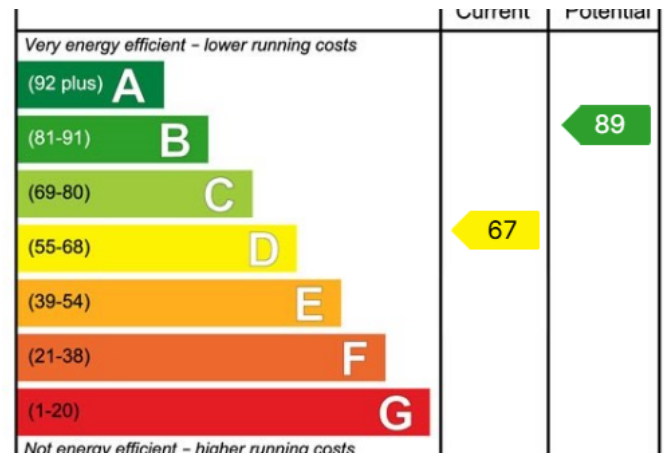

Lowfield Street, Dartford, DA1 1LB

£1,400PCM (Deposit: £1,615)

🛏️ 2 🚿 1 🚻 1

Tax Band: C Furnished: Unfurnished

Spacious and modern two-bedroom split-level maisonette, available now! Ideally located near Oakfield Primary School, road links, and local shops, this well-finished property includes a large kitchen/breakfast room, lounge, two bedrooms, and a stylish bathroom. Perfect for couples, small families, or professionals. Book a viewing today!

- Spacious two-bedroom split-level maisonette
- Conveniently located near Oakfield Primary School
- Large, modern kitchen/breakfast room
- Two well-sized bedrooms
- Completed to a high standard throughout
- Available immediately for rent
- Close to excellent road links and local shops
- Bright and welcoming lounge area
- Stylish, well-finished bathroom
- Ideal for couples, small families, or professionals looking for comfort and convenience