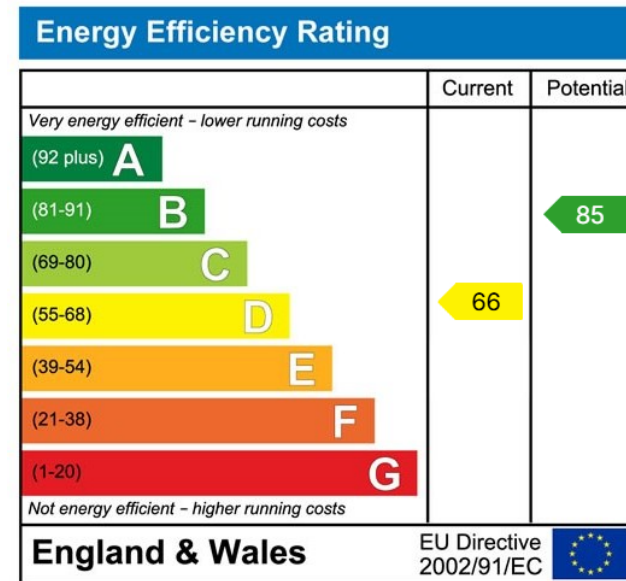

# 8 Wheelers Walk, Blackfield

Guide Price £310,000

3 1 1

[www.enfields-southampton.co.uk](http://www.enfields-southampton.co.uk)

It is Enfields policy to respect any sole agency currently in force and we would not be able to commence marketing until this has expired or been terminated. If you fail to terminate any previous agreement you could be liable for two sets of fees. Enfields Hythe is a trading name of YTF LTD Registered office: 345 Shirley Road, Southampton, Hampshire, England, SO15 3JD. Company Registration No: 10459987. VAT Registration No: 281 2975 81.