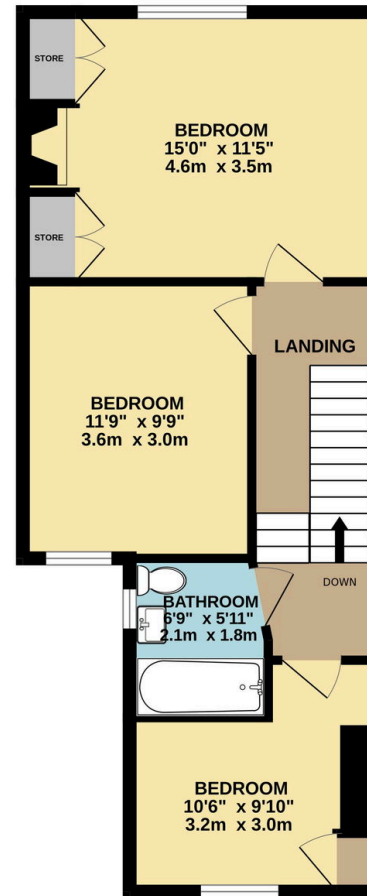

TOTAL FLOOR AREA : 986 sq.ft. (91.6 sq.m.) approx.

Made with Metropix ©2024