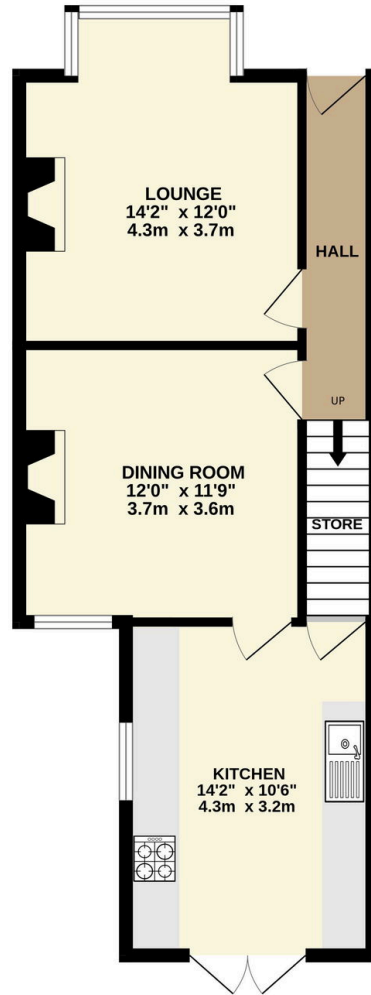

TOTAL FLOOR AREA : 986 sq.ft. (91.6 sq.m.) approx.

Made with Metropix ©2024