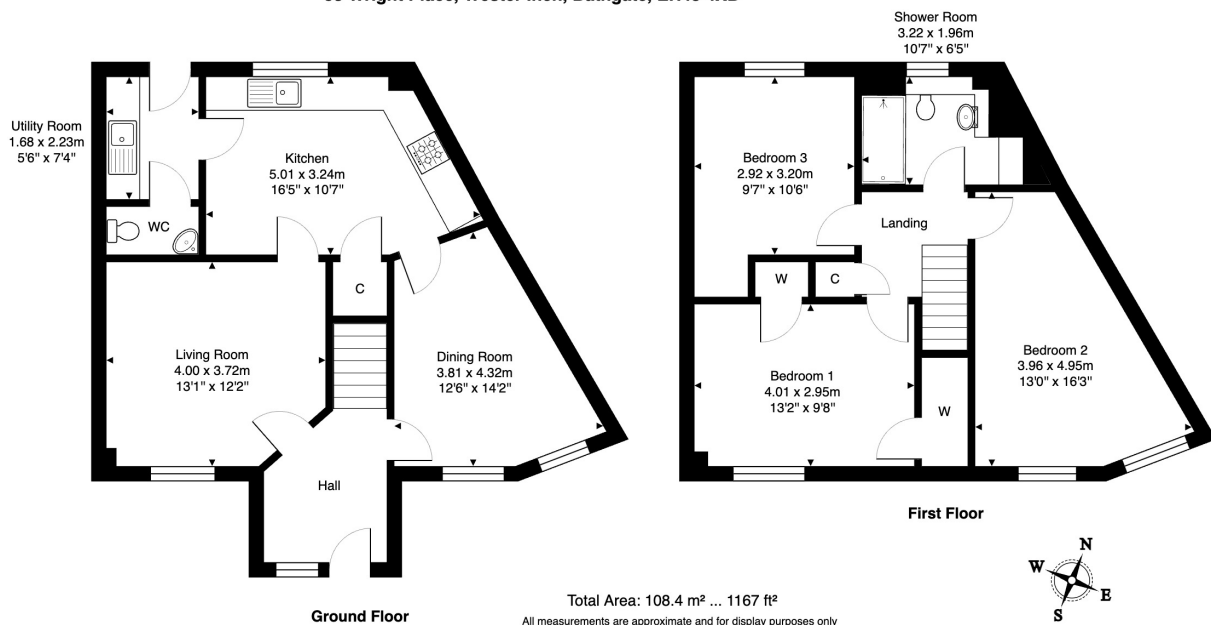

Property Webb
At the HEART of your move

Key Features

- Beautiful terraced residence
- Presented in true move-in condition
- Contemporary kitchen
- Three double bedrooms
- Utility room and downstairs WC
- Sought after Wester Inch development of Bathgate
- Spacious living room
- Separate dining room
- Luxurious bathroom
- Rear garden and allocated parking

38 Wright Place, Wester Inch, Bathgate, EH48 4XB

01506 637553

info@property-webb-co.uk

www.property-webb.co.uk

71 South Bridge St, Bathgate, EH48 1TJ