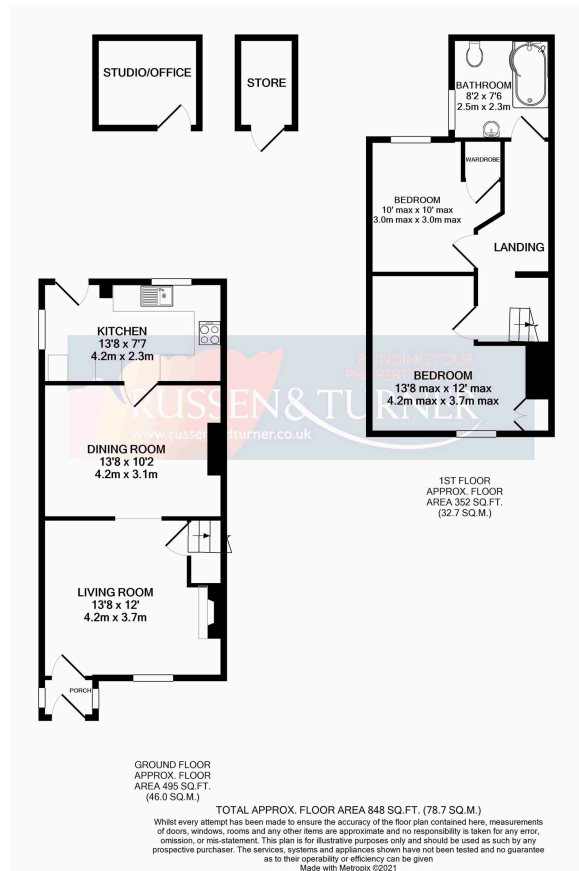

RUSSEN & TURNER

www.russenandturner.co.uk

COMMERCIAL PROPERTY SURVEYORS & VALUERS
BUILDING & PARTY WALL SURVEYORS
ARCHITECTURAL DESIGNERS
ESTATE AGENTS

Offering the perfect blend of cottage and contemporary, this stunning end of terrace house, in rural Setchey, could be the perfect home for you. Boasting a wonderful finish the home is move in ready, it enjoys generous room proportions, a studio/store room and two wonderful gardens.