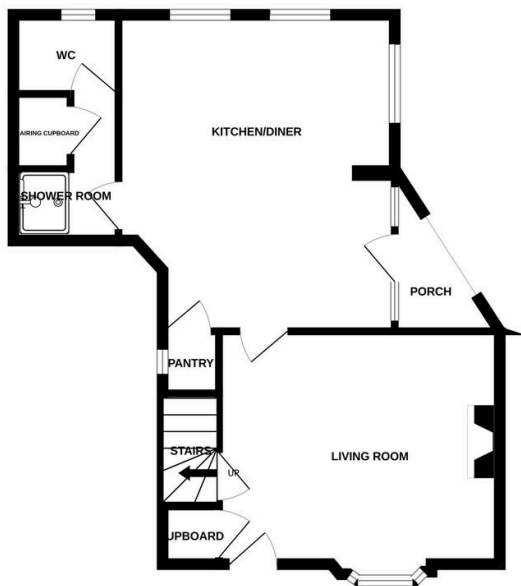

Key Features

- Charming three bedroom cottage in the beautiful Norfolk village of Hingham
- Offering approximately 1100 sq ft of living space
- 16ft cottage style kitchen with wooden worktops, Aga and 8ft deep pantry
- Cosy living room with wood burning stove in inglenook fireplace
- Two bathrooms one on each floor the first floor bathroom has a roll top bath
- Walking distance from all the village amenities including GOOD ofsted rated Primary School
- Ten to fifteen minute drive from Norfolk Market towns of Wymondham, Attleborough and Watton
- Easy access to the City of Norwich with all its historic buildings and eateries
- No forward chain / quick sale possible
- See our full online listing for further details including flood risk, broadband speed and other material information.

GROUND FLOOR