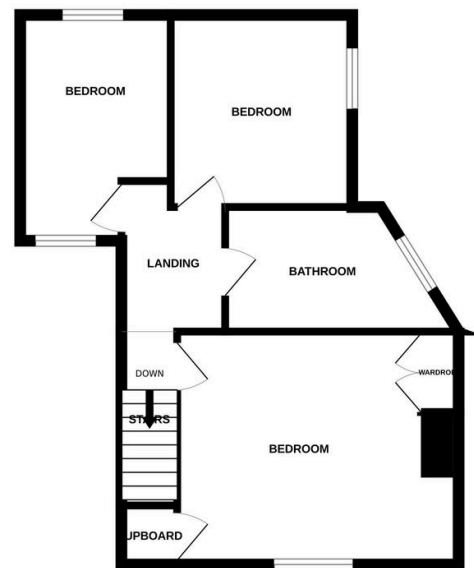

Key Features

- Charming three bedroom cottage in the beautiful Norfolk village of Hingham
- Offering approximately 1100 sq ft of living space
- 16ft cottage style kitchen with wooden worktops, Aga and 8ft deep pantry
- Cosy living room with wood burning stove in inglenook fireplace
- Two bathrooms one on each floor the first floor bathroom has a roll top bath
- Walking distance from all the village amenities including GOOD ofsted rated Primary School
- Ten to fifteen minute drive from Norfolk Market towns of Wymondham, Attleborough and Watton
- Easy access to the City of Norwich with all its historic buildings and eateries
- No forward chain / quick sale possible
- See our full online listing for further details including flood risk, broadband speed and other material information.

GROUND FLOOR

1ST FLOOR