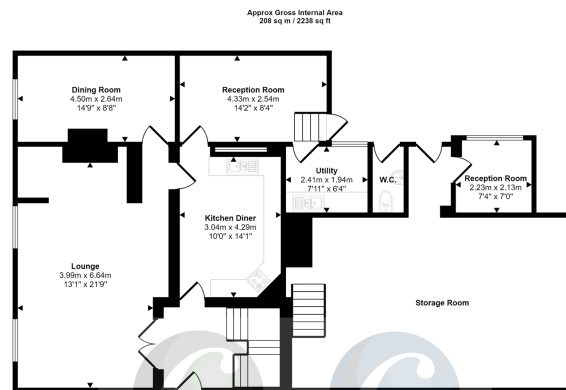

Key Features

- WEALTH OF CHARACTER THROUGHOUT
- CLOSE TO TOWN CENTRE
- IDEAL LOCATION
- •
- •
- •
- •
- •

Ground Floor
Approx 140 sq m / 1509 sq ft