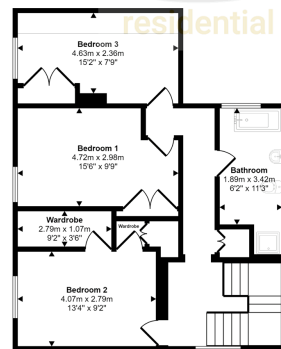

First Floor
Approx 68 sq m / 729 sq ft