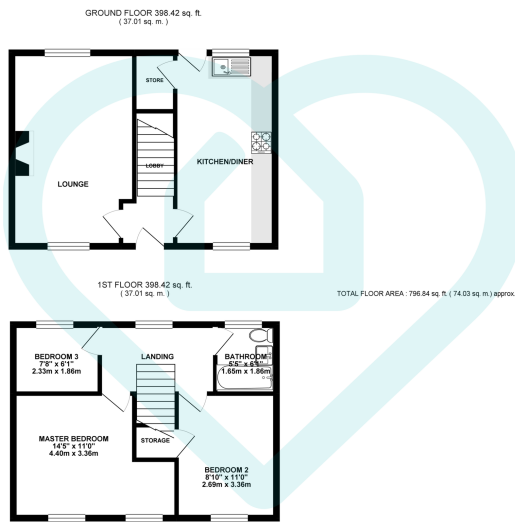

- Desirable Location in Wisewood
- Modern Kitchen with Ample Storage
- Versatile Single Bedroom
- Private Rear Garden Perfect for Entertaining
- Convenient Transport Links
- Bright and Spacious Lounge
- Two Generous Double Bedrooms
- Well-Fitted Family Bathroom Suite
- Close to Local Schools and Amenities
- Tranquil Residential Setting