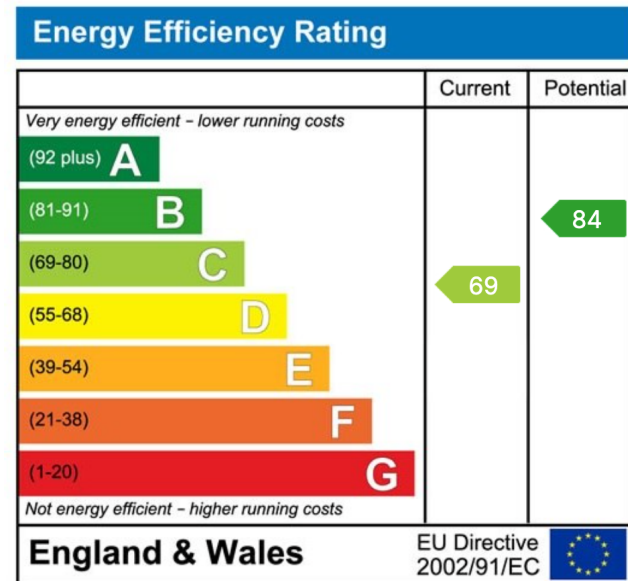

Sales | Lettings | New Homes

VAT Reg Number: 191 3588 84
Company Reg Number: 08610489
Company Reg Address: 67 Middlewood Road, Hillsborough, Sheffield, S6 4GX.

The MorfittSmith Building
67 Middlewood Road
Hillsborough
Sheffield
S6 4GX

Get in touch - arrange an appointment

0114 232 1764
sales@morfittsmith.co.uk
lettings@morfittsmith.co.uk
newhomes@morfittsmith.co.uk
www.morfittsmith.co.uk

@MorfittSmith
@MorfittSmith
MorfittSmith
Estate & Letting Agent